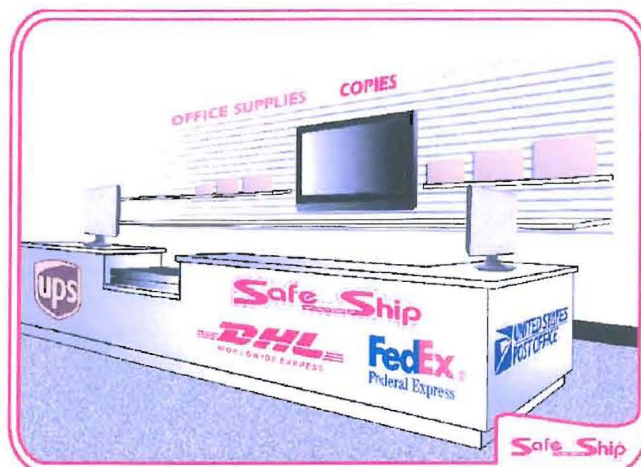

Your International Safe Ship Store layout is simple to accomplish and will function with as few as 1 employee in the beginning.

Your Package Processing Area is a very attractive area designed to service each customer very quickly. The television monitor will highlight all your stores unique services or special deals.

You will be able to service two customers at a time and can add additional employees easily as needed as your store grows.