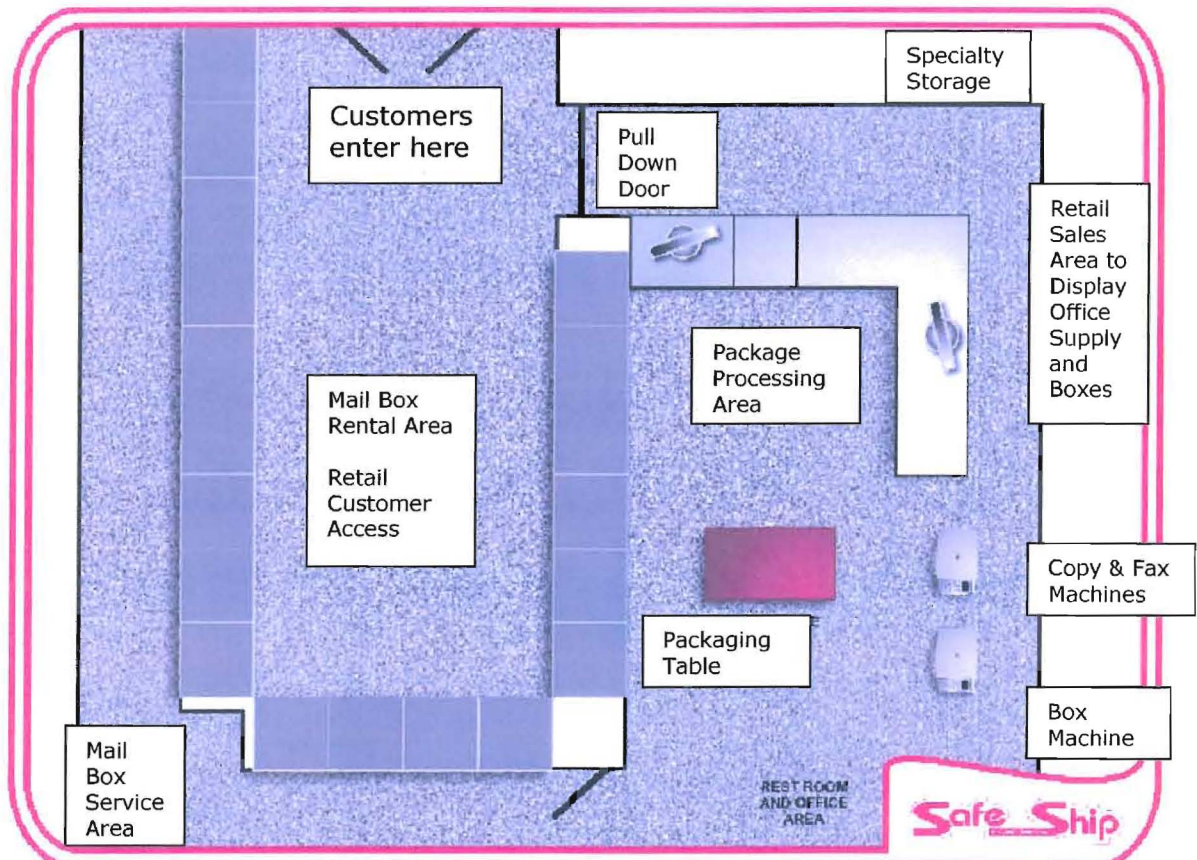

Your Safe Ship Store

Your Safe Ship Store is designed for efficient customer service. Our goal is to provide fast service, accurately.

The first view of the store shows the various shipping companies your store will represent. We will add more logos as needed for each store. Sizes of logos can be changed to meet local codes and the store's physical size.

Your customer will enter directly into the mail box rental area. He will be able to access his personal mail from his mail box immediately upon entering your store. This section can be available 24 hours a day if you prefer.

If he is not coming to your store for his mail, he will make an immediate left turn to enter into the retail sales & shipping area.

The retail sales and shipping area will be separated by a door to allow access only when you have that section of the store open for business. This is your option and is your decision.

As we view the floor plan, you notice the layout of the store.

Your International Safe Ship Store layout is simple to accomplish and will function with as few as 1 employee in the beginning.

Your Package Processing Area is a very attractive area designed to service each customer very quickly. The television monitor will highlight all your stores unique services or special deals.